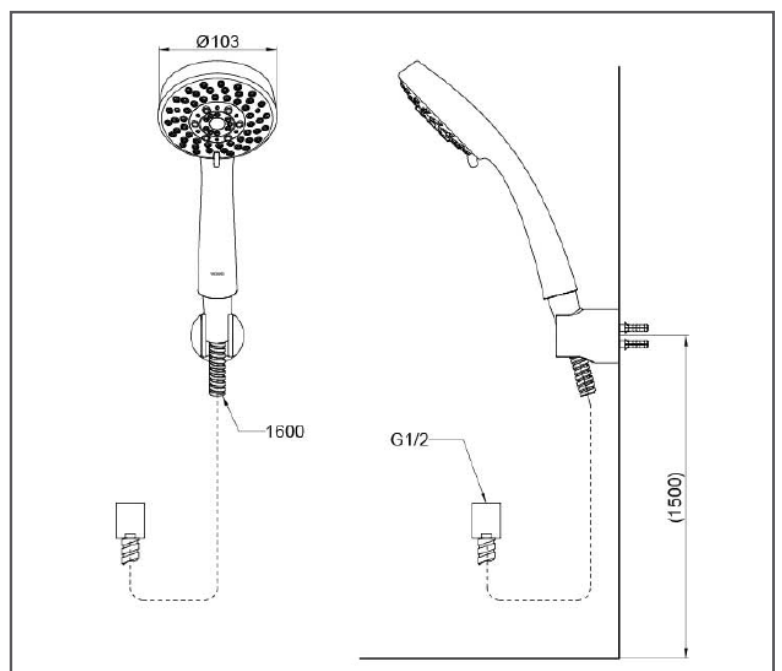

# TOTO Shower

L Selection  
Hand Shower (Multi mode)

**TBW01018B**

## SPECIFICATIONS

- Finish : Chrome
- Material : ABS Plastic (Shower)
- Shape : Round

## PARTS DESCRIPTION

- TBW01018B : Hand Shower (Multi mode)

TBW01018B

Please consult, TOTO representative for more details.

All rights reserved by TOTO including but not limited to Improve & Change of Product Design, Specs or Availability at any time without prior notice